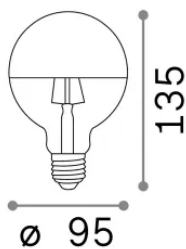

### Lampadine e accessori - Globo small

Non-dimmable light bulb with integrated LED sources and diffuse light emission

<b>Ean</b>	8021696135526
<b>Articolo</b>	E27 GLOBO D095 08W 3000K CRI80 CROMO
<b>Installazione</b>	Light bulb
<b>Garanzia</b>	5 years
<b>Peso lordo</b>	0.15 kg
<b>Volume</b>	0.00145 m <sup>3</sup>