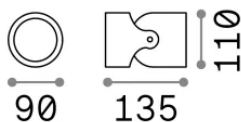

Info sorgente e prestazionali

Sorgente integrata	Light bulb (not included)
Sorgente sostituibile	No
Potenza	GU10 max 1 x 28 W
Emissione	Direct
Consumo massimo	-
Lampadina consigliata	253497 GU10 05W 430Lm 4000K CR190