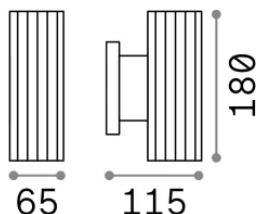

Info generali

Esterno - Applique

Outdoor wall mounted lamp with multiple sources, enhanced protection and direct/indirect light emission

Ean	8021696129433
Articolo	BASE AP2 NERO
Installazione	Applique
Garanzia	5 years
Peso lordo	0.66 kg
Volume	0.001638 m ³

Info sorgente e prestazionali

Sorgente integrata	Light bulb (not included)
Sorgente sostituibile	No
Potenza	GU10 max 2 x 28 W
Emissione	Direct + Indirect
Consumo massimo	-
Lampadina consigliata	253497 GU10 05W 430Lm 4000K CR190