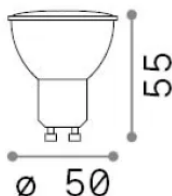

Info sorgente e prestazionali

Potenza	5 W
Emissione	Direct
Consumo massimo	max 5 W
CCT LED	3000 K
Durata LED (t. 25°C)	25000 h
CRI	> 90
Fascio luminoso	50 °
Flusso utile	410 lm
Rischio fotobiologico	1