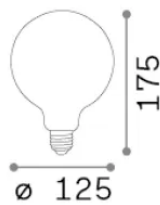

Info sorgente e prestazionali

Potenza	8 W
Emissione	Diffuse
Consumo massimo	max 8 W
CCT LED	3000 K
Durata LED (t. 25°C)	25000 h
CRI	> 80
Fascio luminoso	-
Flusso utile	950 lm
Rischio fotobiologico	EXEMPT