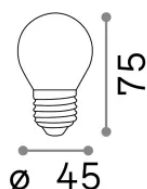

Info generali

Lampadine e accessori - Sfera

Non-dimmable light bulb with integrated LED sources and diffuse light emission

Ean	8021696101286
Articolo	E27 SFERA 4W 3000K CRI80 BIANCO
Installazione	Light bulb
Garanzia	5 years
Peso lordo	0.04 kg
Volume	0.000213 m ³