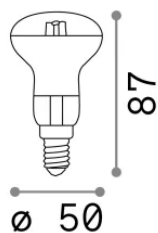

Info sorgente e prestazionali

Potenza	4 W
Emissione	Diffuse
Consumo massimo	max 4 W
CCT LED	3000 K
Durata LED (t. 25°C)	25000 h
CRI	> 80
Fascio luminoso	-
Flusso utile	350 lm