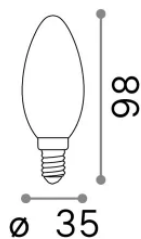

Info sorgente e prestazionali

Potenza	4 W
Emissione	Diffuse
Consumo massimo	max 4 W
CCT LED	3000 K
Durata LED (t. 25°C)	25000 h
CRI	> 80
Fascio luminoso	-
Flusso utile	440 lm
Rischio fotobiologico	EXEMPT