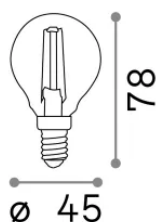

Info sorgente e prestazionali

Potenza	4 W
Emissione	Diffuse
Consumo massimo	max 4 W
CCT LED	3000 K
Durata LED (t. 25°C)	25000 h
CRI	> 80
Fascio luminoso	-
Flusso utile	480 lm
Rischio fotobiologico	EXEMPT