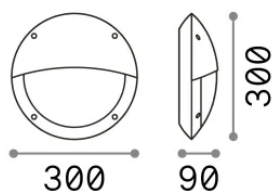

Info sorgente e prestazionali

Sorgente integrata	Light bulb (not included)
Sorgente sostituibile	No
Potenza	E27 max 1 x 23 W
Emissione	Direct
Consumo massimo	-
Lampadina consigliata	151991 E27 GOCCIA 09W 4000K CRI80 BIANCO