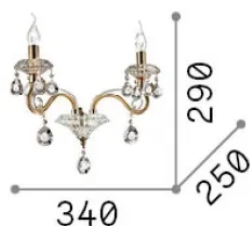

Info sorgente e prestazionali

Sorgente integrata	Light bulb (not included)
Sorgente sostituibile	No
Potenza	E14 max 2 x 28 W
Emissione	Diffuse
Consumo massimo	-
Lampadina consigliata	101248 E14 CANDELA 4W 3000K CRI80 TRASP