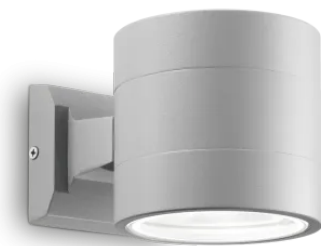

### Esterno - Applique

Outdoor wall mounted lamp with direct/indirect light emission

<b>Ean</b>	8021696061474
<b>Articolo</b>	SNIF AP1 ROUND GRIGIO
<b>Installazione</b>	Applique
<b>Garanzia</b>	5 years
<b>Peso lordo</b>	0.89 kg
<b>Volume</b>	0.002592 m <sup>3</sup>