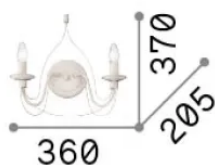

Info sorgente e prestazionali

Sorgente integrata	Light bulb (not included)
Sorgente sostituibile	No
Potenza	E14 max 2 x 40 W
Emissione	Diffuse
Consumo massimo	-
Lampadina consigliata	101224 E14 OLIVA 4W 3000K CRI80 TRASP