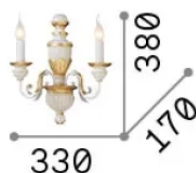

Info sorgente e prestazionali

Sorgente integrata	Light bulb (not included)
Sorgente sostituibile	No
Potenza	E14 max 2 x 40 W
Emissione	Diffuse
Consumo massimo	-
Lampadina consigliata	101248 E14 CANDELA 4W 3000K CRI80 TRASP