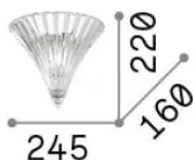

Info sorgente e prestazionali

Sorgente integrata	Light bulb (not included)
Sorgente sostituibile	No
Potenza	E14 max 1 x 40 W
Emissione	Diffuse
Consumo massimo	-
Lampadina consigliata	101224 E14 OLIVA 4W 3000K CRI80 TRASP