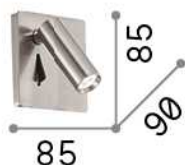

Info sorgente e prestazionali

Sorgente integrata	Integrated LED module
Sorgente sostituibile	Replaceable (by qualified operators only)
Potenza	LED 3 W
Emissione	Direct
Consumo massimo	max 3,00 W
Caratteristiche LED	LED SMD
CCT LED	3000 K
Durata LED (t. 25°c)	20000 h
CRI	> 80
Fascio luminoso	23°
Flusso sorgente	200 lm
Flusso utile	130 lm
Rischio fotobiologico	2
Lampadina inclusa	1 - E14 OLIVA 4W 3000K CRI80 SATIN