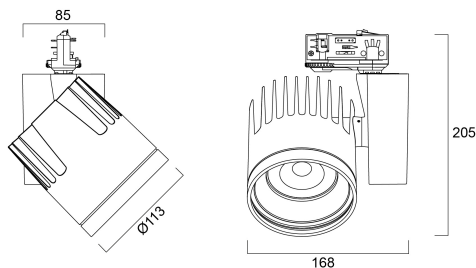

BEACON XXL WB DALI 4K L3 BLK

Codice n. 2093064

Concord

2093064 BEACON XXL WB DALI 4K L3 BLK Integrated LED spotlight, black RAL 9005, compact and minimalist design, ideal for double height spaces, retail and display applications, die-cast aluminium body, passive cooling heatsink, beam angle: 67° wide beam, optics: Silicone lens for controlled beam, colour temperature: 4000K neutral white, total system power: 48W, total fixture output: 4884lm, luminaire efficacy: 102lm/W, LOR: 100%, colour rendering: Ra 93 typical, LED Chromacity: 3 step MacAdam ellipse, IR/UV free light source without heat radiation, operating voltage: 220-240V / 50-60Hz, drive current: 1200mA, electronic driver, DALI dimmable, power factor: 0.95 electrical protection: CLASS I, DALI track adaptor, suitable for Concord Lytespan DALI track, ingress protection rating: IP20. **IMPORTANT NOTE:** This fixture can only be used on the Lytespan DALI or Lytebeam DALI tracks !

Dati tecnici

Dimensioni (mm)

Fotometrie

Distance [m]	Cone diameter [m]	Beam diameter [m]	Illuminance [lx]
0.5	0.66	0.70	1758
1.0	1.32	1.40	444
1.5	1.99	2.10	190
2.0	2.65	2.80	111
2.5	3.31	3.50	70
3.0	3.97	4.20	46

Distance [m] Cone diameter [m] Illuminance [lx]
 — C0 - C180 (Half beam angle: 67.0°)

BEACON XXL WB DALI 4K L3 BLK

Codice n. 2093064

Concord

Dati generali

Nome prodotto	BEACON XXL WB DALI 4K L3 BLK
Tecnologia	LED
Attacco lampada	N/A
Materiale del corpo dell'apparecchio	Alluminio
Montaggio	Montaggio su binario
Ambiente	Interno
Applicazione generale	Esercizi commerciali
Temperatura ambiente Ta (°C)	25
Classe ETIM	EC001744
Garanzia	5 anni