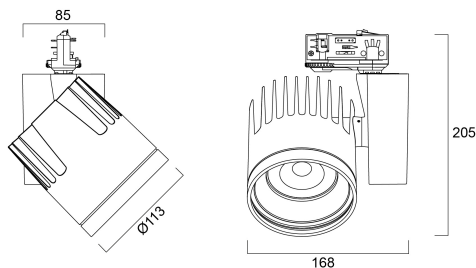

BEACON XXL WB DALI 3K L3 BLK

Codice n. 2093022

Concord

2093022 BEACON XXL WB DALI 3K L3 BLK Integrated LED spotlight, black RAL 9005, compact and minimalist design, ideal for double height spaces, retail and display applications, die-cast aluminium body, passive cooling heatsink, beam angle: 67° wide beam, optics: Silicone lens for controlled beam, colour temperature: 3000K warm white, total system power: 48W, total fixture output: 4355lm, luminaire efficacy: 91lm/W, LOR: 100%, colour rendering: Ra 93 typical, LED Chromacity: 3 step MacAdam ellipse, IR/UV free light source without heat radiation, operating voltage: 220-240V / 50-60Hz, drive current: 1200mA, electronic driver, DALI dimmable, power factor: 0.95 electrical protection: CLASS I, DALI track adaptor, suitable for Concord Lytespan DALI track, ingress protection rating: IP20. **IMPORTANT NOTE:** This fixture can only be used on the Lytespan DALI or Lytebeam DALI tracks !

Dati tecnici

Dimensioni (mm)

Fotometrie

Distance [m]	Cone diameter [m]	E171 E270	E171 E270	Illuminance [lx]
0.5	0.66	1596	492	1596
1.0	1.32	399	113	399
1.5	1.99	177	51	177
2.0	2.65	100	29	100
2.5	3.31	64	19	64
3.0	3.97	44	13	44

Distance [m] Cone diameter [m] Illuminance [lx]
 — C0 - C180 (Half beam angle: 67.0°)

BEACON XXL WB DALI 3K L3 BLK

Codice n. 2093022

Concord

Dati generali

Nome prodotto	BEACON XXL WB DALI 3K L3 BLK
Tecnologia	LED
Attacco lampada	N/A
Materiale del corpo dell'apparecchio	Alluminio
Montaggio	Montaggio su binario
Ambiente	Interno
Applicazione generale	Esercizi commerciali
Temperatura ambiente Ta (°C)	25
Classe ETIM	EC001744
E-number Finlandia	4278695
Garanzia	5 anni