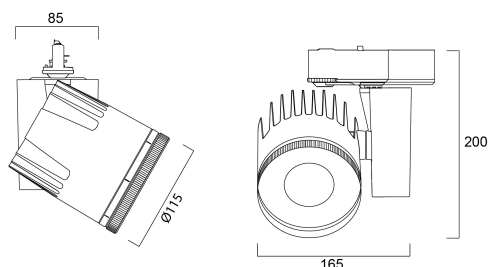

BEACON XL MUSE 3K DALI L3 BLK

Codice n. 2059324

Concord

2059324 BEACON XL MUSE 3K DALI L3 BLK Integrated LED spotlight, black RAL 9005, unique soft-touch ring, adjustable beam angle from a 10° spot to a 70° flood, compact and minimalist design, ideal for museum, gallery and high-end retail applications, die-cast aluminium body, passive cooling heatsink, beam angle: 10° spot to 70° flood, optics: aspheric glass lens, colour temperature: 3000K warm white, total system power: 41W, total fixture output: 2544lm, luminaire efficacy: 62lm/W, LOR: 100%, super high colour rendering: Ra 97 typical, R9 value at 90, LED Chromacity: 3 step MacAdam ellipse, IR/UV free light source without heat radiation, operating voltage: 220-240V / 50-60Hz, drive current: 1050mA, electronic driver, DALI dimmable, power factor: 0.95, electrical protection: CLASS I, DALI track adaptor, suitable for Concord Lytespan DALI track, ingress protection rating: IP20. IMPORTANT NOTE: This fixture can only be used on the Lytespan DALI or Lytebeam DALI tracks !

Dati tecnici

Dimensioni (mm)

Fotometrie

Distance [m]	Cone diameter [m]	Beam diameter [m]	Beam angle [°]	Beam diameter [m]	Illuminance [lx]
0.5	0.00	0.071	0.0°	0.071	49133
1.0	0.00	0.142	0.0°	0.142	12281
1.5	0.00	0.213	0.0°	0.213	5455
2.0	0.00	0.284	0.0°	0.284	3370
2.5	0.00	0.355	0.0°	0.355	1985
3.0	0.00	0.426	0.0°	0.426	1300

Dati vita utile

Vita utile nominale - L70 B50	100000
Vita utile nominale - L80 B20	100000
Vita utile nominale - L90 B10	86000

Dati dimensionali

Colore del prodotto	Nero
Classificazione IP	IP20
Finitura del riflettore	Non applicabile
Larghezza nominale prodotto (mm)	165
Altezza nominale prodotto (mm)	200
Diametro prodotto (mm)	115
Peso (Kg)	1.7