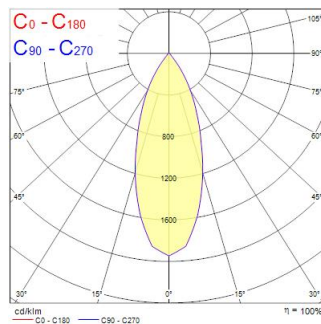

### Dimensioni (mm)

Dimensions (mm)

### Fotometrie

Distance [m]	Cone diameter [m]	Beam angle [°]	Illuminance [lx]
0.5	0.34	37°	790
1.0	0.68	37°	197
1.5	1.03	37°	86
2.0	1.37	37°	49
2.5	1.71	37°	31
3.0	2.05	37°	21

Distance [m] Cone diameter [m] Illuminance [lx]  
C0 - C180 (Half beam angle: 37.8°)