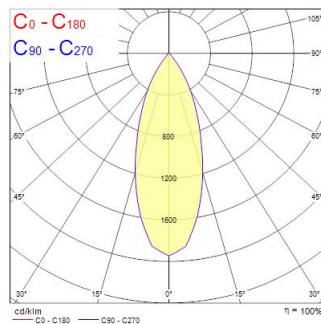

### Dimensioni (mm)

Dimensions (mm)

### Fotometrie

Distance [m]	Cone diameter [m]	Beam angle [°]	Illuminance [lx]
0.5	0.34	37°	276
1.0	0.68	37°	69
1.5	1.03	37°	31
2.0	1.37	37°	17
2.5	1.71	37°	11
3.0	2.05	37°	7

Distance [m] Cone diameter [m] Illuminance [lx]  
C0 - C180 (Half beam angle: 37.8°)