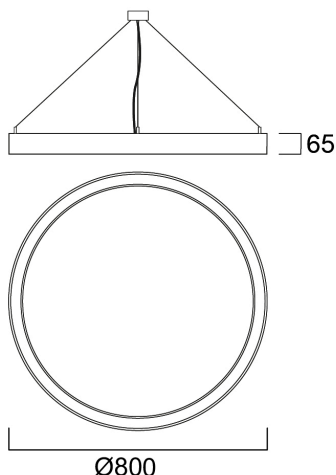

Nilo 800 Diretto/Indiretto 3000K DALI EMERG Nero

Codice n. 2050606

Concord

Nilo is a 360° curve-shaped luminaire with a striking, minimalistic design, perfect for retail, hospitality, and office environments. The product can be suspended at different heights to create appealing lighting effects. Stand-alone and self-contained lighting fixture. Aluminium body, opal diffuser, emits direct and indirect lighting. Textured black finishing colour. Light color temperature: 3000K, warm white. System power: 56W Ra80 typical, LED chromacity: 3 step MacAdam ellipse (SDCM3), IR/UV free light source without heat radiation. DALI dimmable, 3-hours self-contained EMPRO self-test emergency, 220-240V / 50-60Hz. Electrical protection: Class I. 80% direct, and 20% indirect lighting. Degree of protection: IP20, suitable for indoor environment only. Nominal product dimensions: diameter 800mmx65mm. 3h emergency in function: direct lighting only, partial lighting (only direct and 1/4 of whole luminaire is light up in emergency mode), 200lm.

Dati tecnici

Dimensioni (mm)

Fotometrie

Distance [m]	Cone diameter [m]	E171	E170	E169	E168
0.5	1.36	8762	8762	8762	8762
	1.35	8762	8762	8762	8762
1.0	2.72	1891	1891	1891	1891
	2.69	1891	1891	1891	1891
1.5	4.05	791	791	791	791
	4.04	791	791	791	791
2.0	5.45	453	453	453	453
	5.39	453	453	453	453
2.5	6.81	270	270	270	270
	6.73	270	270	270	270
3.0	8.17	168	168	168	168
	8.06	168	168	168	168

Distance [m] Cone diameter [m] Illuminance [lx]
 — C0 - C180 (Half beam angle: 106.8°)
 — C90 - C270 (Half beam angle: 107.4°)

Nilo 800 Diretto/Indiretto 3000K DALI EMERG Nero

Codice n. 2050606

Concord

Dati generali

Dati di imballo

Codice EAN prodotto	5025768506064
Lunghezza/altezza imballo singolo (cm)	87.0
Larghezza imballo singolo (cm)	87.0
Profondità imballo interno (cm) (singolo)	10.0
DUN14_2	05025768506064
Quantità per imballo esterno	1
Lunghezza/ Altezza imballo esterno (cm)	87.0
Packaging outer width (cm)	87.0
Profondità imballo esterno (cm)	10.0