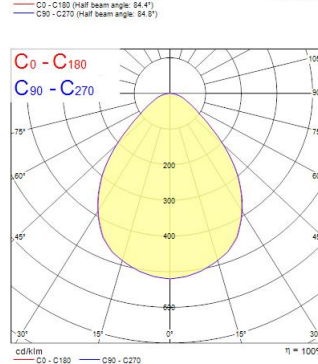

OPTIX SURFACE 1200x200 2 LINE TW BIANCO SSC EMERG

Codice n. 2023771

Concord

OPTIX SURFACE 1200x200 2 LINE TW WHITE SSC EM is a high efficacy low glare luminaire for office and education applications. Suitable for surface and suspended mounting. Size: 1129x200x45mm. White plastic low glare optics in 2 lines configuration. White RAL9016 fixture body. SylSmart Standalone control for colour tuning. 3hr maintained emergency version. Tunable White LED, CRI>80, chromaticity tolerance of 3-step MacAdam ellipse. Luminous flux 3600lm. Power consumption 34W. Luminaire efficacy 106lm/W. Lifespan: 60,000 hours L90B10. UGR<19, Luminance at 65°<3000 Cd/m², IK07, IP20. Photobiological safety risk group 0. Electrical protection Class I. Glow wire test 850°C.

Dati tecnici

Dimensioni (mm)

Fotometrie

Distance [m]	Cone diameter [m]	Beam diameter [m]	Illuminance [lx]
0.5	0.91	0.91	7487
	0.91	0.91	1512
1.0	1.83	1.83	1872
	1.83	1.83	373
1.5	2.74	2.72	830
	2.72	2.72	188
2.0	3.65	3.63	485
	3.63	3.63	98
2.5	4.57	4.53	299
	4.53	4.53	61
3.0	5.48	5.44	208
	5.44	5.44	42

Dati ottici

Flusso luminoso dell'apparecchio (lm)	3600
Efficienza apparecchio lm/W	106
Colore della luce	Bianco regolabile
CRI (Ra)	80
Consistenza colore (SDCM)	SDCM3
Tipo di distribuzione della luce	Simmetrico
Controllo dell'abbagliamento (UGR)	< 19
Gruppo di rischio fotobiologico	RG0
Flusso luminoso (emergenza) (lm)	85
Durata emergenza (h)	3