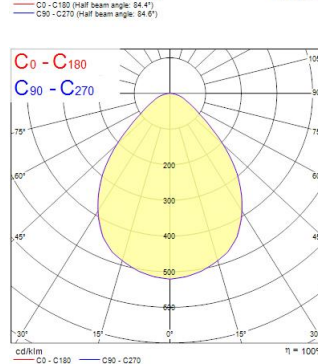

OPTIX RECESSED 600x600 3L TW BIANCO DALI

Codice n. 2023638

Concord

OPTIX RECESSED 600x600 3L TW WHT DALI is a high efficacy low glare luminaire for office and education applications. Ceiling recessed 600x600 mm. White plastic low glare optics in 3 lines configuration. White RAL9016 fixture body. DALI DT8 controlled tunable white light engine, CRI>80, chromaticity tolerance of 3-step MacAdam ellipse. Luminous flux 3600lm. Power consumption 30W. Luminaire efficacy 120lm/W. Lifespan: 48,500 hours L90B10. UGR<19, Luminance at 65°<3000 Cd/m², IK07, IP20. Photobiological safety risk group 0. Electrical protection Class I. Glow wire test 850°C

Dati tecnici

Dimensioni (mm)

Fotometrie

Distance [m]	Cone diameter [m]	Beam diameter [m]	Beam diameter [m]	Illuminance [lx]
0.5	0.91	S10°	T48°	1487
		E10°	42.3°	1819
		E10°	42.3°	1551
1.0	1.82	S10°	1874	369
		E10°	42.3°	500
		E10°	42.3°	380
1.5	2.73	S10°	833	160
		E10°	42.3°	188
		E10°	42.3°	133
2.0	3.64	S10°	489	96
		E10°	42.3°	118
		E10°	42.3°	86
2.5	4.55	S10°	300	61
		E10°	42.3°	74
		E10°	42.3°	51
3.0	5.46	S10°	208	42
		E10°	42.3°	52
		E10°	42.3°	37

Dati ottici

Flusso luminoso dell'apparecchio (lm)	3600
Efficienza apparecchio lm/W	120
Colore della luce	Bianco regolabile
CRI (Ra)	80
Consistenza colore (SDCM)	SDCM3
Tipo di distribuzione della luce	Simmetrico
Controllo dell'abbagliamento (UGR)	< 19
Gruppo di rischio fotobiologico	RG1