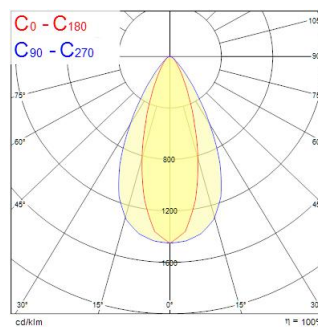

Fotometrie

Distance [m]	Cone diameter [m]	Beam diameter [m]	Beam diameter [ft]	Illuminance [lx]
0.5	0.54 0.31	0.07	23.3"	6200
		E/C90	23.3"	1820
		E/C0	17.0"	2314
1.0	1.08 0.61	0.07	23.3"	1555
		E/C90	23.3"	459
		E/C0	17.0"	597
1.5	1.62 0.92	0.07	23.3"	620
		E/C90	23.3"	207
		E/C0	17.0"	259
2.0	2.15 1.22	0.07	23.3"	331
		E/C90	23.3"	119
		E/C0	17.0"	149
2.5	2.69 1.53	0.07	23.3"	210
		E/C90	23.3"	74
		E/C0	17.0"	95
3.0	3.23 1.83	0.07	23.3"	157
		E/C90	23.3"	53
		E/C0	17.0"	68

Distance [m]   Cone diameter [m]   Illuminance [lx]
— C0 - C180 (Half beam angle: 24.0°)
— C90 - C270 (Half beam angle: 56.0°)