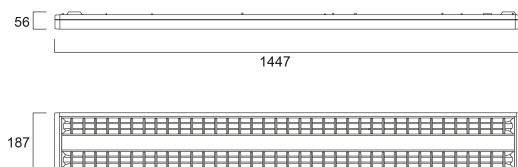

Dati tecnici

Dimensioni (mm)