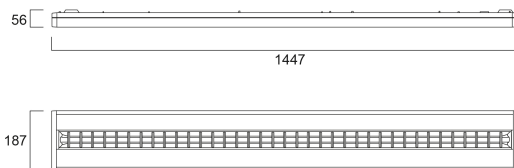

Dati tecnici

Dimensioni (mm)