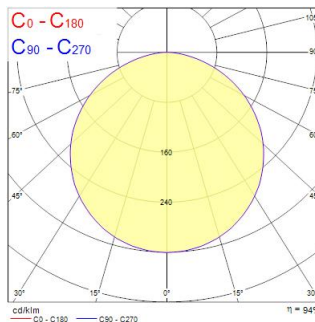

Fotometrie

Distance [m]	Cone diameter [m]	Beam diameter [m]	Beam diameter [ft]	Illuminance [lx]
0.5	1.55	50"	57.2"	2700
1.0	3.10	50"	57.2"	680
1.5	4.65	50"	57.2"	300
2.0	6.21	50"	57.2"	172
2.5	7.76	50"	57.2"	110
3.0	9.31	50"	57.2"	77

Distance [m] Cone diameter [m] Illuminance [lx]
C0 - C180 (Half beam angle: 114.4°)