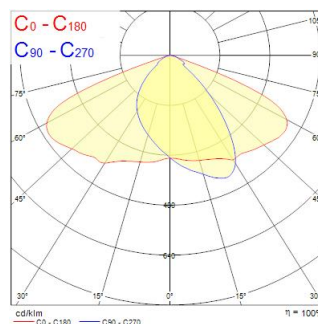

Fotometrie