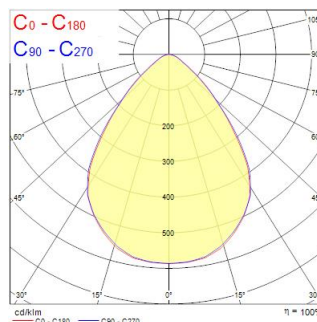

Fotometrie