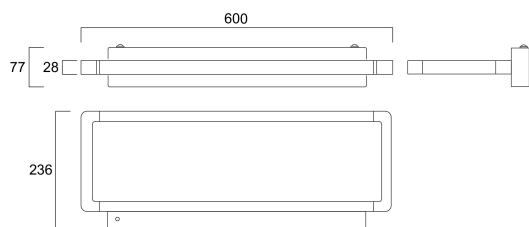

Dati tecnici

Dimensioni (mm)