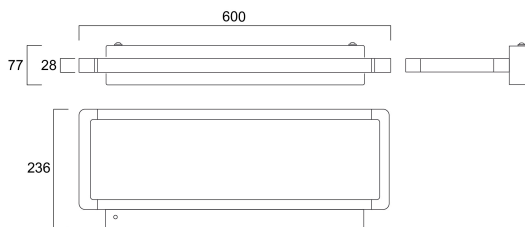

Dati tecnici

Dimensioni (mm)