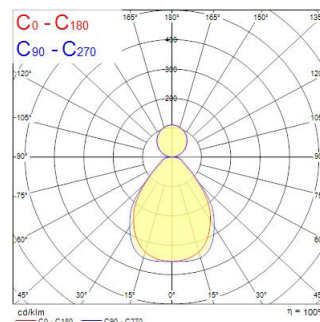

Fotometrie

Distance [m]	Cone diameter [m]	Beam angle [°]	Illuminance [lx]
0.5	0.80 0.85	80° 82.1° 84.2°	7311 6814 6539
1.0	1.61 1.70	80° 82.1° 84.2°	1828 1703 1635
1.5	2.41 2.55	80° 82.1° 84.2°	812 753 718
2.0	3.21 3.40	80° 82.1° 84.2°	487 451 431
2.5	4.02 4.25	80° 82.1° 84.2°	292 271 259
3.0	4.82 5.11	80° 82.1° 84.2°	191 174 166

Distance [m]   Cone diameter [m]   Illuminance [lx]
— C0 - C180 (Half beam angle: 80.9°)
— C90 - C270 (Half beam angle: 84.2°)