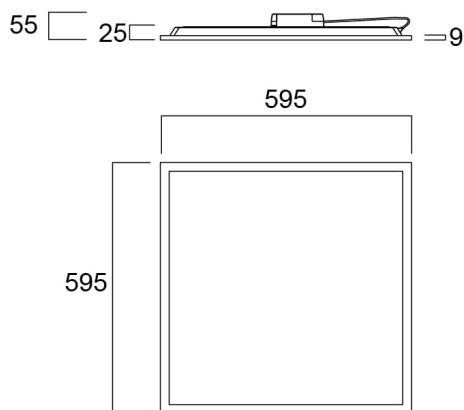

START Panel UGR19 600x600 DALI 4800Lm 840

Codice n. 0042855

SYLVANIA

LED Panel with backlit technology, ideal for general indoor lighting applications such as breakout areas, offices and meeting rooms. Extruded aluminium frame, passive cooling. Low glaring UGR<19. RG0, 90 degree beam angle , optical system: PS diffuser with Opal finish. Light color temperature: 4000K Neutral White, total system power: 43W , total fixture output: 4800lm, efficacy: 112 lm/W, Ra80 typical, LED chromacity: 3 step MacAdam ellipse (SDCM3), lifespan: 100,000 hours at 70% of the original output (L70B50), IR/UV free light source without heat radiation, operating voltage: 220-240V / 50-60Hz, low flicker, DALI dimmable driver, electrical protection: Class II. Degree of Protection: IP40/IP20, suitable for indoor environment only. Nominal size: 595x595mm, safety cables included, 25mm nominal height, White color frame, weight: 1,6Kg.

Dati tecnici

Dimensioni (mm)

Fotometrie

Distance [m]	Cone diameter [m]	Beam angle [°]	Illuminance [lx]
0.5	1.01	90°	9100
1.0	2.02	45°	2275
1.5	3.03	30°	1517
2.0	4.04	22.5°	1138
2.5	5.05	18°	910
3.0	6.06	15°	770

Dati di imballo

Codice EAN prodotto	5410288428550
Lunghezza/altezza imballo singolo (cm)	60.0
Larghezza imballo singolo (cm)	3.8
Profondità imballo interno (cm) (singolo)	68.8
DUN14_2	15410288428557
Quantità per imballo esterno	1
Lunghezza/ Altezza imballo esterno (cm)	60.0
Packaging outer width (cm)	3.8
Profondità imballo esterno (cm)	68.8