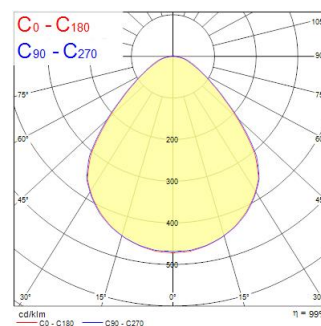

Fotometrie