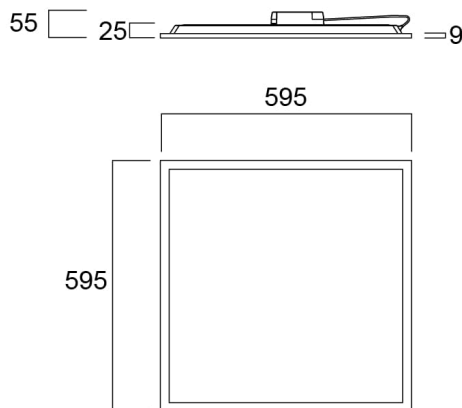

Dati tecnici

Dimensioni (mm)