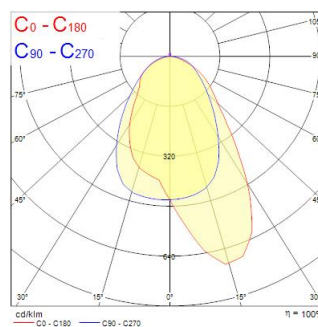

Fotometrie