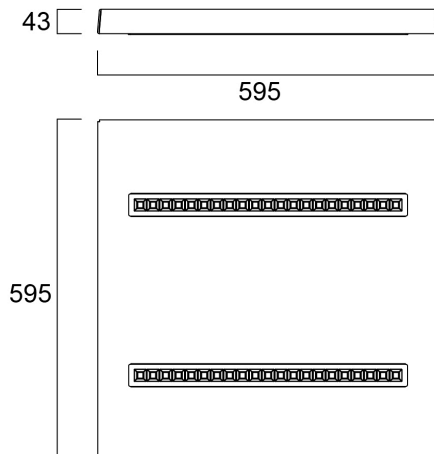

Dati tecnici

Dimensioni (mm)