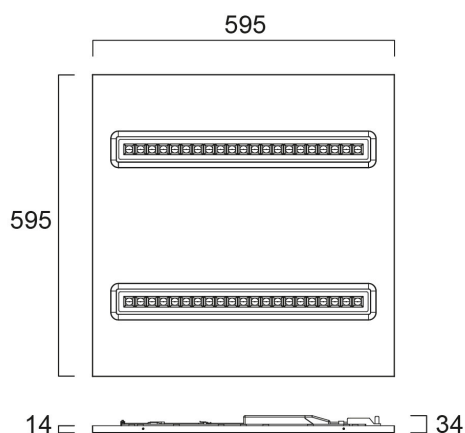

OPTICLIP R 600 830 2L BIANCO SSA01D

Codice n. 0034004

SYLVANIA

PROTM

OPTICLIP R 600 830 2L WHT SSA01D is a high efficacy low glare ceiling recessed mounted luminaire with replaceable light engines for office and education applications. White colour plastic optic (reflector + lens), direct light distribution. Luminaire dimensions: 595x595x17mm. White body colour (RAL9016), IP40 (from the front), IP07, SylSmart Connected enabled with Bluetooth driver, 33.5W power consumption, 3000K (warm white) LED CCT, 4450lm luminous flux at 900mA drive current level, 133lm/W system efficacy, CRI>80, SDCM≤3 (3-step MacAdam ellipse) LED Colour Consistency, UGR<16, luminance at 65° < 1000 cd/m2. Lifespan: 100,000 hours L80B20, photobiological safety risk group 0. Electrical protection Class II. Glow wire test 850°C.

Dati tecnici

Dimensioni (mm)

Fotometrie

Distance [m]	Cone diameter [m]	Beam angle [°]	Beam diameter [m]	Illuminance [lx]
0.5	0.78	76.0°	0.78	1114
1.0	1.56	76.0°	1.56	279
1.5	2.34	76.0°	2.34	126
2.0	3.13	76.0°	3.13	69
2.5	3.91	76.0°	3.91	48
3.0	4.69	76.0°	4.69	31

Distance [m] Cone diameter [m] Illuminance [lx]
 — C0 - C180 (Half beam angle: 76.0°)
 — C90 - C270 (Half beam angle: 76.0°)

OPTICLIP R 600 830 2L BIANCO SSA01D

Codice n. 0034004

SYLVANIA

Dati generali

Nome prodotto	OPTICLIP R 600 830 2L BIANCO SSA01D
Tecnologia	LED
Attacco lampada	N/A
Materiale del corpo dell'apparecchio	Acciaio
Montaggio	Montaggio a incasso a soffitto
Rilevatore di presenza integrato	NO
Applicazione generale	Istruzione, Uffici
Intervallo temperatura di funzionamento	5°C...+25°C
Temperatura ambiente Ta (°C)	25
Compatibilità con assistente virtuale	N/A
Classe ETIM	EC002892
E-number Finlandia	4170617
Garanzia	5 anni