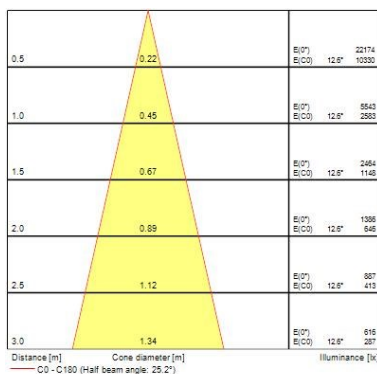

Expospot 90 cardan square

EXPOSPOT 90 DUO HE RA90 3000K NB WHITE
2070053

Max. products per 13A B Breaker	8
Max. products per 16A B Breaker	10
Max. products per 20A B Breaker	13

Dati vita utile

Vita utile nominale - L70 B50	100000
Vita utile nominale - L80 B20	100000
Vita utile nominale - L90 B10	54500

Dati dimensionali

Colore corpo lampada	Bianco
IP rating	IP20
IK rating	IK02
Lunghezza nominale del prodotto (mm)	307
Larghezza nominale prodotto (mm)	163
Nominal Product Height (mm)	104
Cutout Dimensions (W x L in mm or Diameter in mm)	148x292
Peso (Kg)	2.1
Recessed Depth (mm)	104

Dati di imballo

Tipologia imballo singolo	Carton
Product EAN number	5025768700530
Lunghezza imballo singolo (mm)	50.0
Larghezza imballo singolo (cm)	30.0
Packaging single depth (cm)	20.0
DUN14 (outer)	05025768700530
Quantità per imballo esterno	1
Packaging outer length / height (cm)	50.0
Packaging outer width (cm)	30.0
Packaging outer depth (cm)	20.0

FOTOMETRIA