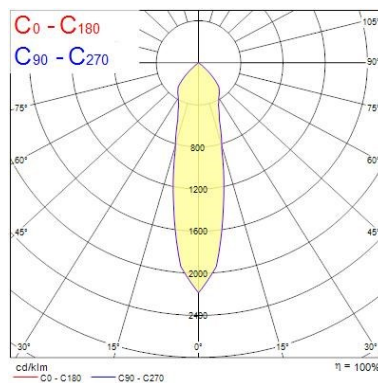

Expospot 90 cardan square

EXPOSPOT 90 DUO HE RA90 3000K NB WHITE
2070053

Max. products per 13A B Breaker	8
Max. products per 16A B Breaker	10
Max. products per 20A B Breaker	13

Dati vita utile

Vita utile nominale - L70 B50	100000
Vita utile nominale - L80 B20	100000
Vita utile nominale - L90 B10	54500

Dati dimensionali

Colore corpo lampada	Bianco
IP rating	IP20
IK rating	IK02
Lunghezza nominale del prodotto (mm)	307
Larghezza nominale prodotto (mm)	163
Nominal Product Height (mm)	104
Cutout Dimensions (W x L in mm or Diameter in mm)	148x292
Peso (Kg)	2.1
Recessed Depth (mm)	104

Dati di imballo

Tipologia imballo singolo	Carton
Product EAN number	5025768700530
Lunghezza imballo singolo (mm)	50.0
Larghezza imballo singolo (cm)	30.0
Packaging single depth (cm)	20.0
DUN14 (outer)	05025768700530
Quantità per imballo esterno	1
Packaging outer length / height (cm)	50.0
Packaging outer width (cm)	30.0
Packaging outer depth (cm)	20.0

FOTOMETRIA