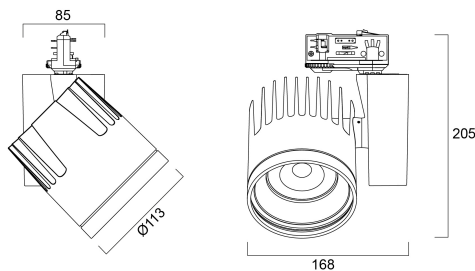

Beacon XXL MB 3000K L3 Nero

Codice n. 2093004

Concord

2093004 BEACON XXL MB 3K L3 BLK Integrated LED spotlight, black RAL 9005, compact and minimalist design, ideal for double height spaces, retail and display applications, die-cast aluminium body, passive cooling heatsink, beam angle: 50° medium beam, optics: Silicone lens for controlled beam, colour temperature: 3000K warm white, total system power: 48W, total fixture output: 3670lm, luminaire efficacy: 76lm/W, LOR: 100%, colour rendering: Ra 93 typical, LED Chromacity: 3 step MacAdam ellipse, IR/UV free light source without heat radiation, operating voltage: 220-240V / 50-60Hz, drive current: 1200mA, electronic driver, non-dimmable, switched only, power factor: 0.98 electrical protection: CLASS I, 3-circuit track Adaptor, compatible with OneTrack, Global Trac, and Concord Lytespan 3 track (for detailed information please check the compatibility list), protection rating: IP20, suitable for internal environment only, horizontal rotation: 355°, vertical tilt: 90°, lockable positioning using allen key, dimensions Ø113x168x205mm

Dati tecnici

Dimensioni (mm)

Fotometrie

Distance [m]	Cone diameter [m]	Beam diameter [m]	Illuminance [lx]
0.5	0.46	Ø171 24.8°	14401 898
1.0	0.92	Ø342 24.8°	3602 154
1.5	1.39	Ø513 24.8°	1602 69
2.0	1.85	Ø684 24.8°	802 33
2.5	2.31	Ø855 24.8°	416 21
3.0	2.77	Ø1026 24.8°	222 13

Distance [m] Cone diameter [m] Illuminance [lx]
 — C0 - C180 (Half beam angle: 49.6°)

Beacon XXL MB 3000K L3 Nero

Codice n. 2093004

Concord

Dati generali

Nome prodotto	Beacon XXL MB 3000K L3 Nero
Tecnologia	LED
Attacco lampada	N/A
Materiale del corpo dell'apparecchio	Alluminio
Montaggio	Montaggio su binario
Ambiente	Interno
Applicazione generale	Esercizi commerciali
Temperatura ambiente Ta (°C)	25
Classe ETIM	EC001744
E-number Finlandia	4278675
Garanzia	5 anni