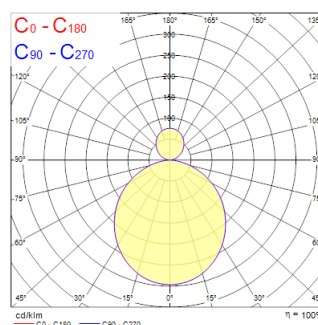

Nilo 800 Diretto/Indiretto 4000K DALI EMERG Bianco

Codice n. 2050605

Concord

Nilo is a 360° curve-shaped luminaire with a striking, minimalistic design, perfect for retail, hospitality, and office environments. The product can be suspended at different heights to create appealing lighting effects. Stand-alone and self-contained lighting fixture. Aluminium body, opal diffuser, emits direct and indirect lighting. Textured white finishing colour. Light color temperature: 4000K, neutral white. System power: 56W Ra80 typical, LED chromacity: 3 step MacAdam ellipse (SDCM3), IR/UV free light source without heat radiation. DALI dimmable, 3-hours self-contained EMPRO self-test emergency, 220-240V / 50-60Hz. Electrical protection: Class I. 80% direct, and 20% indirect lighting. Degree of protection: IP20, suitable for indoor environment only. Nominal product dimensions: diameter 800mmx65mm. 3h emergency in function: direct lighting only, partial lighting (only direct and 1/4 of whole luminaire is light up in emergency mode), 200lm.

Dati tecnici

Dimensioni (mm)

Fotometrie

Distance [m]	Cone diameter [m]	E10%	E15%	E30%	E50%	E90%	Illuminance [lx]
0.5	1.36	507	516	527	537	548	704
	1.35	516	527	537	548	559	700
1.0	2.72	507	516	527	537	548	1774
	2.69	516	527	537	548	559	168
1.5	4.05	507	516	527	537	548	788
	4.04	516	527	537	548	559	84
2.0	5.45	507	516	527	537	548	442
	5.39	516	527	537	548	559	47
2.5	6.81	507	516	527	537	548	264
	6.73	516	527	537	548	559	30
3.0	8.17	507	516	527	537	548	191
	8.06	516	527	537	548	559	21

Dati ottici

Flusso luminoso dell'apparecchio (lm)	5980
Efficienza apparecchio lm/W	107
Temperatura di colore correlata (K)	4000
Colore della luce	Bianco Neutro
CRI (Ra)	80
Consistenza colore (SDCM)	SDCM3
Tipo di distribuzione della luce	Simmetrico
Controllo dell'abbagliamento (UGR)	< 23
Gruppo di rischio fotobiologico	RG0
Durata emergenza (h)	3