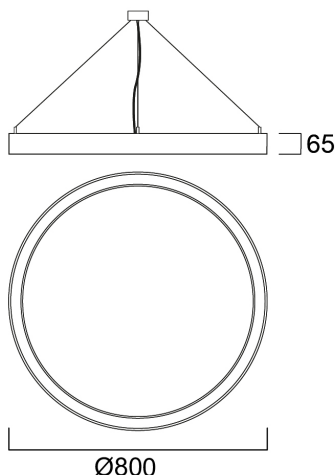

Nilo 800 Diretto/Indiretto 4000K DALI EMERG Bianco

Codice n. 2050605

Concord

Nilo is a 360° curve-shaped luminaire with a striking, minimalistic design, perfect for retail, hospitality, and office environments. The product can be suspended at different heights to create appealing lighting effects. Stand-alone and self-contained lighting fixture. Aluminium body, opal diffuser, emits direct and indirect lighting. Textured white finishing colour. Light color temperature: 4000K, neutral white. System power: 56W Ra80 typical, LED chromacity: 3 step MacAdam ellipse (SDCM3), IR/UV free light source without heat radiation. DALI dimmable, 3-hours self-contained EMPRO self-test emergency, 220-240V / 50-60Hz. Electrical protection: Class I. 80% direct, and 20% indirect lighting. Degree of protection: IP20, suitable for indoor environment only. Nominal product dimensions: diameter 800mmx65mm. 3h emergency in function: direct lighting only, partial lighting (only direct and 1/4 of whole luminaire is light up in emergency mode), 200lm.

Dati tecnici

Dimensioni (mm)

Fotometrie

Distance [m]	Cone diameter [m]	E10%	E15%	E30%	E50%	E90%	Illuminance [lx]
0.5	1.36	507	516	527	537	548	704
	1.35	516	527	537	548	559	700
1.0	2.72	507	516	527	537	548	1774
	2.69	516	527	537	548	559	168
1.5	4.05	507	516	527	537	548	788
	4.04	516	527	537	548	559	84
2.0	5.45	507	516	527	537	548	442
	5.39	516	527	537	548	559	47
2.5	6.81	507	516	527	537	548	264
	6.73	516	527	537	548	559	30
3.0	8.17	507	516	527	537	548	191
	8.06	516	527	537	548	559	21

Dati di imballo

Codice EAN prodotto	5025768506057
Lunghezza/altezza imballo singolo (cm)	87.0
Larghezza imballo singolo (cm)	87.0
Profondità imballo interno (cm) (singolo)	10.0
DUN14_2	05025768506057
Quantità per imballo esterno	1
Lunghezza/ Altezza imballo esterno (cm)	87.0
Packaging outer width (cm)	87.0
Profondità imballo esterno (cm)	10.0