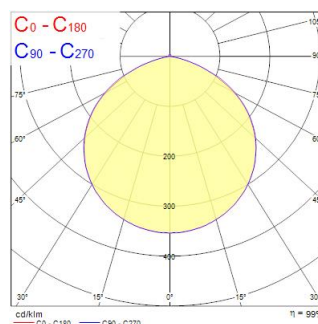

Fotometrie

Distance [m]	Cone diameter [m]	Beam angle [°]	Illuminance [lx]
0.5	1.02 1.51	90° 60° 30°	14102 1172 1200
1.0	2.04 3.01	90° 60° 30°	3538 290 290
1.5	3.07 4.52	90° 60° 30°	1572 130 131
2.0	4.09 6.02	90° 60° 30°	594 47 48
2.5	5.11 7.53	90° 60° 30°	368 29 30
3.0	6.13 9.03	90° 60° 30°	240 19 20

Distance [m]   Cone diameter [m]   Illuminance [lx]
— C0 - C180 (Half beam angle: 113.8°)
— C90 - C270 (Half beam angle: 113.4°)