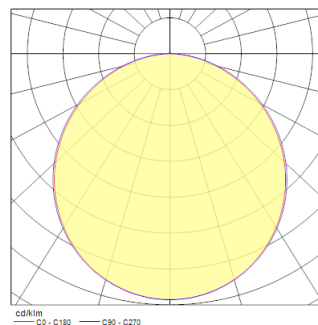

START eco Panel 600x600 4200lm 865

Codice n. 0048089

SYLVANIA

START™ eco

LED Panel with backlit technology, ideal for general indoor lighting applications such as breakout areas, offices and meeting rooms. Low glaring UGR<22. RG0, 110 degree beam angle , optical system: PS diffuser with Opal finish. Light color temperature: 6500K Cool White, total system power: 35W , total fixture output: 4200lm, efficacy: 120lm/W, Ra80 typical, LED chromacity: 5 step MacAdam ellipse (SDCM5), lifespan: 100,000 hours at 70% of the original output (L70B50), IR/UV free light source without heat radiation, operating voltage: 220-240V / 50-60Hz, low flicker, non dimmable driver, electrical protection: Class II. Degree of Protection: IP40/IP20, suitable for indoor environment only. Nominal size: 595x595x35mm, 35mm nominal height, White color frame, weight: 2,05kg.

Dati tecnici

Dimensioni (mm)

Fotometrie

Distance [m]	Cone diameter [m]	Beam angle [°]	Beam diameter [m]	Illuminance [lx]
0.5	1.53	113.8°	50°	5756
	1.48		50°	489
1.0	3.07	113.8°	50°	1439
	2.95		50°	117
1.5	4.60	113.8°	50°	645
	4.42		50°	81
2.0	6.14	113.8°	50°	360
	5.96		50°	21
2.5	7.67	113.8°	50°	230
	7.47		50°	19
3.0	9.20	113.8°	50°	180
	8.96		50°	14