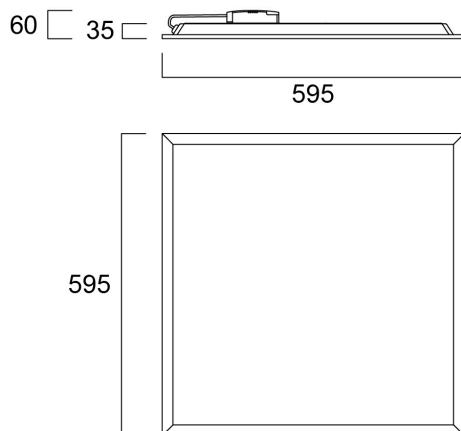

START eco Panel 600x600 4200lm 865

Codice n. 0048089

SYLVANIA

START™ eco

LED Panel with backlit technology, ideal for general indoor lighting applications such as breakout areas, offices and meeting rooms. Low glaring UGR<22. RG0, 110 degree beam angle , optical system: PS diffuser with Opal finish. Light color temperature: 6500K Cool White, total system power: 35W , total fixture output: 4200lm, efficacy: 120lm/W, Ra80 typical, LED chromacity: 5 step MacAdam ellipse (SDCM5), lifespan: 100,000 hours at 70% of the original output (L70B50), IR/UV free light source without heat radiation, operating voltage: 220-240V / 50-60Hz, low flicker, non dimmable driver, electrical protection: Class II. Degree of Protection: IP40/IP20, suitable for indoor environment only. Nominal size: 595x595x35mm, 35mm nominal height, White color frame, weight: 2,05kg.

Dati tecnici

Dimensioni (mm)

Fotometrie

Distance [m]	Cone diameter [m]	Beam angle [°]	Beam diameter [m]	Illuminance [lx]
0.5	1.53	113.8°	50°	5756
	1.48		50°	489
1.0	3.07	113.8°	50°	1439
	2.95		50°	117
1.5	4.60	113.8°	50°	645
	4.42		50°	81
2.0	6.14	113.8°	50°	360
	5.96		50°	21
2.5	7.67	113.8°	50°	230
	7.47		50°	19
3.0	9.20	113.8°	50°	180
	8.96		50°	14

Dati di imballo

Codice EAN prodotto	5410288480893
Lunghezza/altezza imballo singolo (cm)	64.0
Larghezza imballo singolo (cm)	35.0
Profondità imballo interno (cm) (singolo)	60.0
DUN14_2	15410288480890
Quantità per imballo esterno	4
Lunghezza/ Altezza imballo esterno (cm)	65.3
Packaging outer width (cm)	16.2
Profondità imballo esterno (cm)	61.8
Dati di sicurezza	
Test del filo incandescente (°)	650
Temperatura ottimale di utilizzo (°C)	5-40