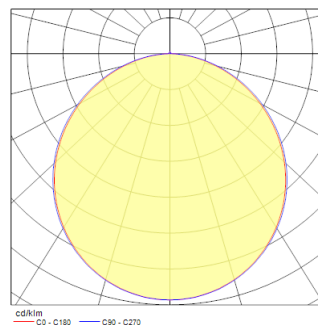

START eco Panel 600x600 4200lm 840

Codice n. 0048088

SYLVANIA

START™ eco

LED Panel with backlit technology, ideal for general indoor lighting applications such as breakout areas, offices and meeting rooms. Low glaring UGR<22. RG0, 110 degree beam angle, optical system: PS diffuser with Opal finish. Light color temperature: 4000K Neutral White, total system power: 35W, total fixture output: 4200lm, efficacy: 120lm/W, Ra80 typical, LED chromacity: 5 step MacAdam ellipse (SDCM5), lifespan: 100,000 hours at 70% of the original output (L70B50), IR/UV free light source without heat radiation, operating voltage: 220-240V / 50-60Hz, low flicker, non dimmable driver, electrical protection: Class II. Degree of Protection: IP40/IP20, suitable for indoor environment only. Nominal size: 595x595x35mm, 35mm nominal height, White color frame, weight: 2,05kg.

Dati tecnici

Dimensioni (mm)

Fotometrie

Distance [m]	Cone diameter [m]	Beam angle [°]	Beam angle [°]	Illuminance [lx]
0.5	1.53 1.48	113.2°	96.1°	5734 470
1.0	3.07 2.96	113.2°	96.1°	1441 117
1.5	4.60 4.46	113.2°	96.1°	640 52
2.0	6.14 5.95	113.2°	96.1°	360 29
2.5	7.67 7.44	113.2°	96.1°	221 18
3.0	9.20 8.93	113.2°	96.1°	160 13