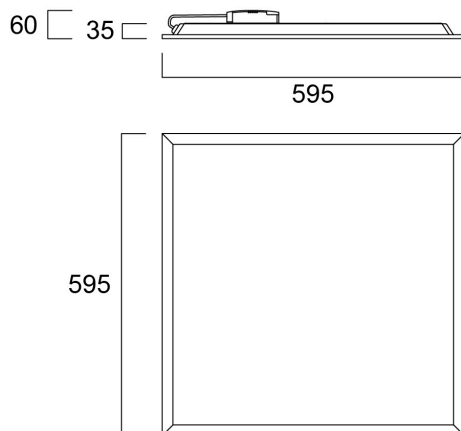

START eco Panel 600x600 4200lm 840

Codice n. 0048088

SYLVANIA

START™ eco

LED Panel with backlit technology, ideal for general indoor lighting applications such as breakout areas, offices and meeting rooms. Low glaring UGR<22. RG0, 110 degree beam angle, optical system: PS diffuser with Opal finish. Light color temperature: 4000K Neutral White, total system power: 35W, total fixture output: 4200lm, efficacy: 120lm/W, Ra80 typical, LED chromacity: 5 step MacAdam ellipse (SDCM5), lifespan: 100,000 hours at 70% of the original output (L70B50), IR/UV free light source without heat radiation, operating voltage: 220-240V / 50-60Hz, low flicker, non dimmable driver, electrical protection: Class II. Degree of Protection: IP40/IP20, suitable for indoor environment only. Nominal size: 595x595x35mm, 35mm nominal height, White color frame, weight: 2,05kg.

Dati tecnici

Dimensioni (mm)

Fotometrie

Distance [m]	Cone diameter [m]	Beam angle [°]	Beam angle [°]	Illuminance [lx]
0.5	1.53 1.48	113.2°	96.1°	5734 470
1.0	3.07 2.96	113.2°	96.1°	1441 117
1.5	4.60 4.46	113.2°	96.1°	640 52
2.0	6.14 5.95	113.2°	96.1°	360 29
2.5	7.67 7.44	113.2°	96.1°	221 18
3.0	9.20 8.93	113.2°	96.1°	160 13

Dati di imballo

Codice EAN prodotto	5410288480886
Lunghezza/altezza imballo singolo (cm)	64.0
Larghezza imballo singolo (cm)	35.0
Profondità imballo interno (cm) (singolo)	60.0
DUN14_2	15410288480883
Quantità per imballo esterno	4
Lunghezza/ Altezza imballo esterno (cm)	65.3
Packaging outer width (cm)	16.2
Profondità imballo esterno (cm)	61.8
Dati di sicurezza	
Test del filo incandescente (°)	650
Temperatura ottimale di utilizzo (°C)	5-40