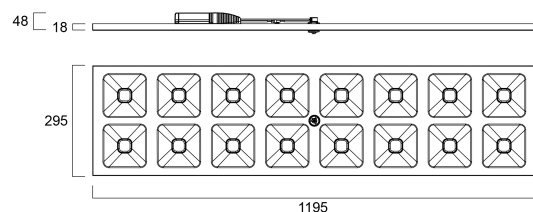

# QUADRO 1200x300 840 SSA03

Codice n. 0044717

**SYLVANIA**

**PRO**<sup>TM</sup>

QUADRO 1200X300 840 SSA03 Unique stylish recessed modular LED luminaire, ideal for general indoor lighting applications such as breakout areas, offices and meeting rooms. Steel frame with integrated reflector, passive cooling. Low glaring UGR<16. RG1, 75° beam angle, optical system: white painted reflector with total internal reflection lenses. Light color temperature: 4000K (Neutral White), total system power: 35W, total fixture output: 4650lm, efficacy at max output to 133 lm/W, CRI (Ra) >80 typical, LED chromacity: 3 step MacAdam ellipse (SDCM3), lifespan: 88,000 hours at 80% of the original output (L80B20), IR/UV free light source without heat radiation, operating voltage: 220-240V / 50-60Hz, low flicker, Sylsmart Connected enabled, electrical protection: Class II. Ingress protection IP40/IP20, suitable for indoor environment only. Nominal size: 1195x295mm, Loop in / loop out wiring, safety cables included, 18mm nominal height, RAL 9003 - Signal white color frame, weight: 3,60kg.

### Dimensioni (mm)

## Dati di imballo

Codice EAN prodotto	5410288447179
Lunghezza/altezza imballo singolo (cm)	120.0
Larghezza imballo singolo (cm)	3.4
Profondità imballo interno (cm) (singolo)	36.9
DUN14_2	15410288447176
Quantità per imballo esterno	4
Lunghezza/ Altezza imballo esterno (cm)	121.5
Packaging outer width (cm)	14.5
Profondità imballo esterno (cm)	38.0