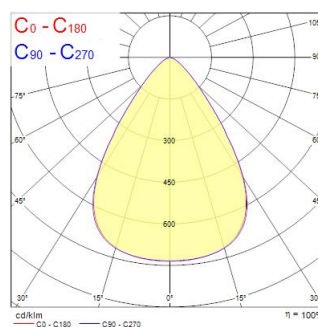

# QUADRO 1200x300 840 SSA03

Codice n. 0044717

**SYLVANIA**

**PRO**<sup>TM</sup>

QUADRO 1200X300 840 SSA03 Unique stylish recessed modular LED luminaire, ideal for general indoor lighting applications such as breakout areas, offices and meeting rooms. Steel frame with integrated reflector, passive cooling. Low glaring UGR<16. RG1, 75° beam angle, optical system: white painted reflector with total internal reflection lenses. Light color temperature: 4000K (Neutral White), total system power: 35W, total fixture output: 4650lm, efficacy at max output to 133 lm/W, CRI (Ra) >80 typical, LED chromacity: 3 step MacAdam ellipse (SDCM3), lifespan: 88,000 hours at 80% of the original output (L80B20), IR/UV free light source without heat radiation, operating voltage: 220-240V / 50-60Hz, low flicker, Sylsmart Connected enabled, electrical protection: Class II. Ingress protection IP40/IP20, suitable for indoor environment only. Nominal size: 1195x295mm, Loop in / loop out wiring, safety cables included, 18mm nominal height, RAL 9003 - Signal white color frame, weight: 3,60kg.

### Dimensioni (mm)

### Fotometrie

0.5	0.71	E10° E100°	100%
1.0	1.43	E10° E100°	50%
1.5	2.14	E10° E100°	33%
2.0	2.85	E10° E100°	25%
2.5	3.57	E10° E100°	20%
3.0	4.28	E10° E100°	17%
Distance [m]	Cone diameter [m]	Illuminance [lx]	
C0 - C180 (Half beam angle: 71.0°)			