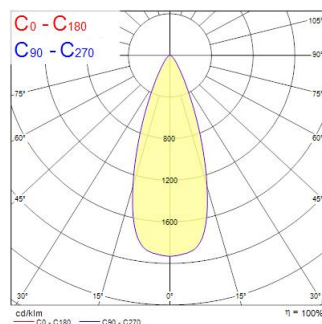

### Dimensioni (mm)

### Fotometrie

Distance [m]	Cone diameter [m]	Beam diameter [m]	Beam diameter [in]	Illuminance [lx]
0.5	0.35	Ø171	19.2"	15546
		Ø169	19.2"	9890
1.0	0.70	Ø171	19.2"	3911
		Ø169	19.2"	1608
1.5	1.04	Ø171	19.2"	1738
		Ø169	19.2"	792
2.0	1.39	Ø171	19.2"	978
		Ø169	19.2"	452
2.5	1.74	Ø171	19.2"	598
		Ø169	19.2"	284
3.0	2.09	Ø171	19.2"	405
		Ø169	19.2"	192

Distance [m] Cone diameter [m] Illuminance [lx]  
 — C0 - C180 (Half beam angle: 36.4°)