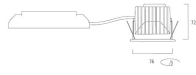

Distance [m] Cone diameter [m] Illuminance [lx]
C0 - C180 (Half beam angle: 28.8°)

Distance [m]	Cone diameter [m]	E(0°) E(C0)	E(37.0°) E(C270)	Illuminance [lx]
0.5	0.33	2255	965	
1.0	0.67	564	241	
1.5	1.00	251	107	
2.0	1.34	141	60	
2.5	1.67	90	39	
3.0	2.01	65	27	

Distance [m] Cone diameter [m] Illuminance [lx]
C0 - C180 (Half beam angle: 37.0°)

DISEGNI TECNICI

Myriad Deco - Housing only

MYRIAD DECO HOUSING SPOT 3000K DALI EM BLACK REF

2058012

Dimensioni (mm)