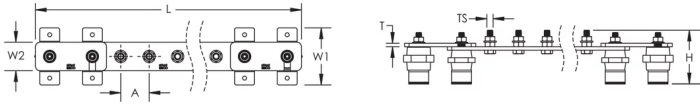

Unit Weight: 3,07 kg

ADDITIONAL PRODUCT DETAILS

Tinned finish is 8 microns according to ASTM B545 Service Class "C" for corrosive environments.

DIAGRAMS

AVVERTENZA

AVVERTENZA: i prodotti nVent devono essere installati e usati solo secondo le indicazioni riportate nei fogli delle istruzioni del prodotto nVent e nei materiali di formazione. I fogli di istruzioni sono disponibili sul sito www.nvent.com e presso il vostro rappresentante locale dell'assistenza clienti di nVent. Un'installazione scorretta, l'uso improprio, l'applicazione errata o altre inosservanze delle istruzioni e delle avvertenze di nVent possono causare un malfunzionamento del prodotto, danni alle proprietà, lesioni corporee gravi e morte e/o l'annullamento della garanzia.

America del Nord

+1.800.753.9221

Option 1 – Customer Care

Option 2 – Technical Support

Europa

Netherlands:

+31 800-0200135

France:

+33 800 901 793

Europa

Germany:

800 1890272

Other Countries:

+31 13 5835404