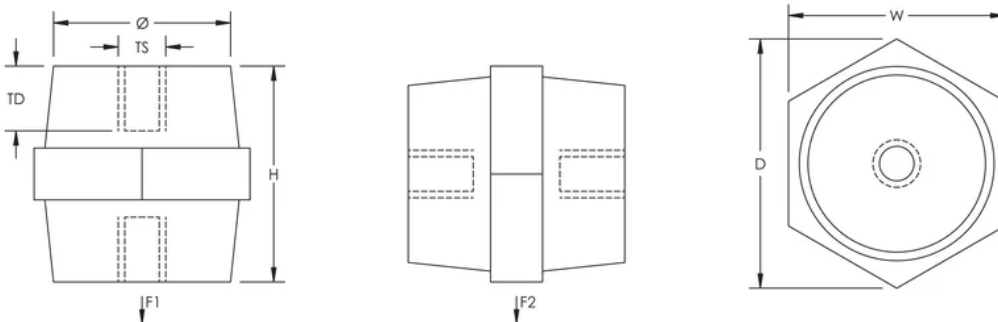

Dielectric Strength, IEC 61439,1: 3500 VCC a 1 min

Dielectric Strength, UL: 1500

Insulation Voltage: 1000;1500

Height (H): 100 mm

Hex Width (W): 65 mm

Depth (D): 75mm

Thread Size (TS): M16

Thread Depth (TD): 20mm

Diameter ($\emptyset$): 46 mm

Static Load 1 (F1): 3000daN

Static Load 2 (F2): 1500daN

Unit Weight: 0,51 kg

ADDITIONAL PRODUCT DETAILS

La dispersione e le distanze di gioco devono essere conformi allo standard applicativo pertinente.

DIAGRAMS

AVVERTENZA

AVVERTENZA: i prodotti nVent devono essere installati e usati solo secondo le indicazioni riportate nei fogli delle istruzioni del prodotto nVent e nei materiali di formazione. I fogli di istruzioni sono disponibili sul sito www.nvent.com e presso il vostro rappresentante locale dell'assistenza clienti di nVent. Un'installazione scorretta, l'uso improprio, l'applicazione errata o altre inosservanze delle istruzioni e delle avvertenze di nVent possono causare un malfunzionamento del prodotto, danni alle proprietà, lesioni corporee gravi e morte e/o l'annullamento della garanzia.