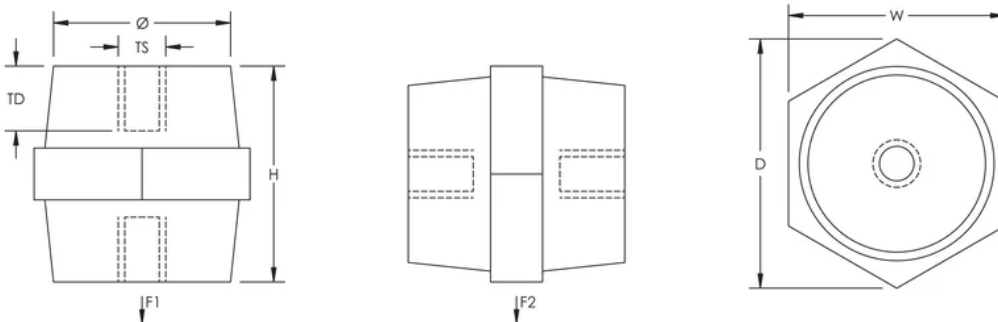

Dielectric Strength, IEC 61439,1: 3500 VCC a 1 min

Dielectric Strength, UL: 1500

Insulation Voltage: 1000;1500

Height (H): 80 mm

Hex Width (W): 65 mm

Depth (D): 75mm

Thread Size (TS): M12

Thread Depth (TD): 20mm

Diameter ($\emptyset$): 52 mm

Static Load 1 (F1): 3000daN

Static Load 2 (F2): 1600daN

Unit Weight: 0,51 kg

ADDITIONAL PRODUCT DETAILS

La dispersione e le distanze di gioco devono esser conformi allo standard applicativo pertinente.

DIAGRAMS

AVVERTENZA

AVVERTENZA: i prodotti nVent devono essere installati e usati solo secondo le indicazioni riportate nei fogli delle istruzioni del prodotto nVent e nei materiali di formazione. I fogli di istruzioni sono disponibili sul sito www.nvent.com e presso il vostro rappresentante locale dell'assistenza clienti di nVent. Un'installazione scorretta, l'uso improprio, l'applicazione errata o altre inosservanze delle istruzioni e delle avvertenze di nVent possono causare un malfunzionamento del prodotto, danni alle proprietà, lesioni corporee gravi e morte e/o l'annullamento della garanzia.